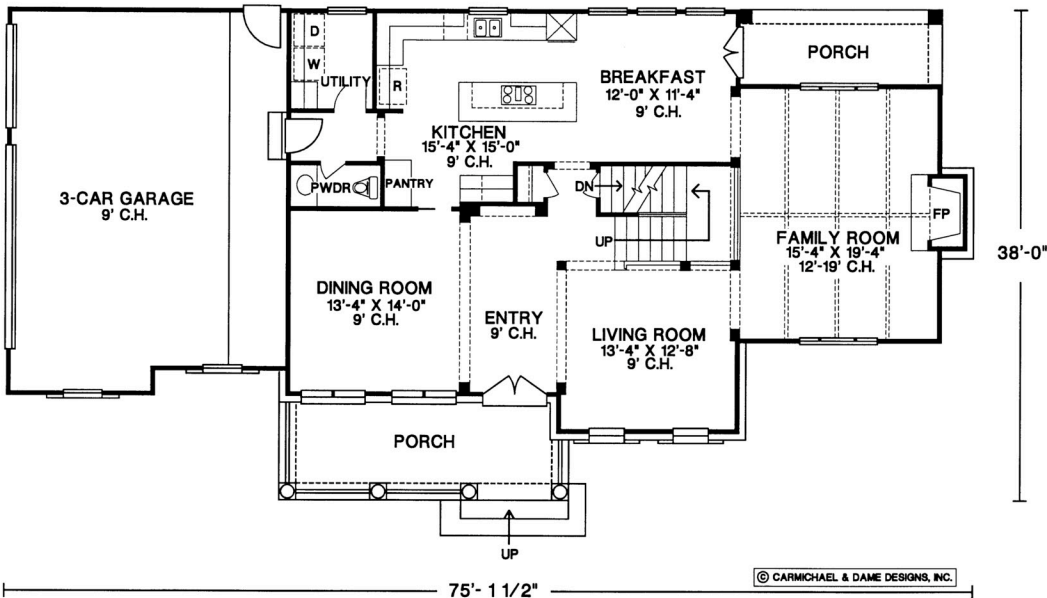

# Woodvine Manor

Second Floor: 1,315 sq. ft.

First Floor: 1,400 sq. ft.

Living Area Est.: 2,980 sq. ft.

All elevation and floor plan drawings are artists' renderings and are not meant as precise depictions. All square footages are approximate and may change when final plans are generated. Reward Wall Systems reserves the right to change floor plans, specifications and prices without notice. DB-9161