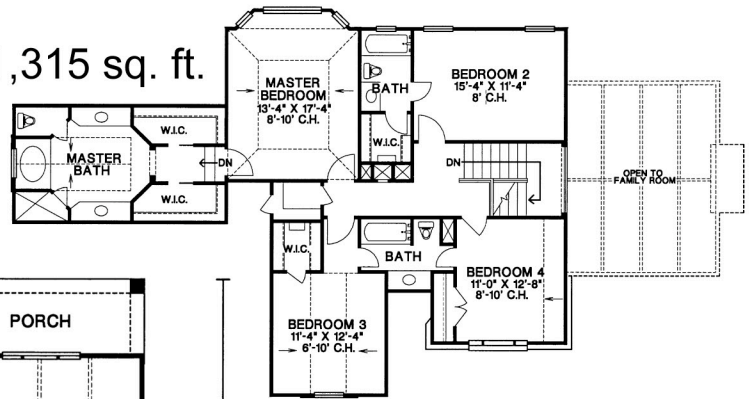

# Woodvine Manor

Second Floor: 1,315 sq. ft.

First Floor: 1,400 sq. ft.

Living Area Est.: 2,980 sq. ft.

All elevation and floor plan drawings are artists' renderings and are not meant as precise depictions. All square footages are approximate and may change when final plans are generated. Reward Wall Systems reserves the right to change floor plans, specifications and prices without notice. DB-9161